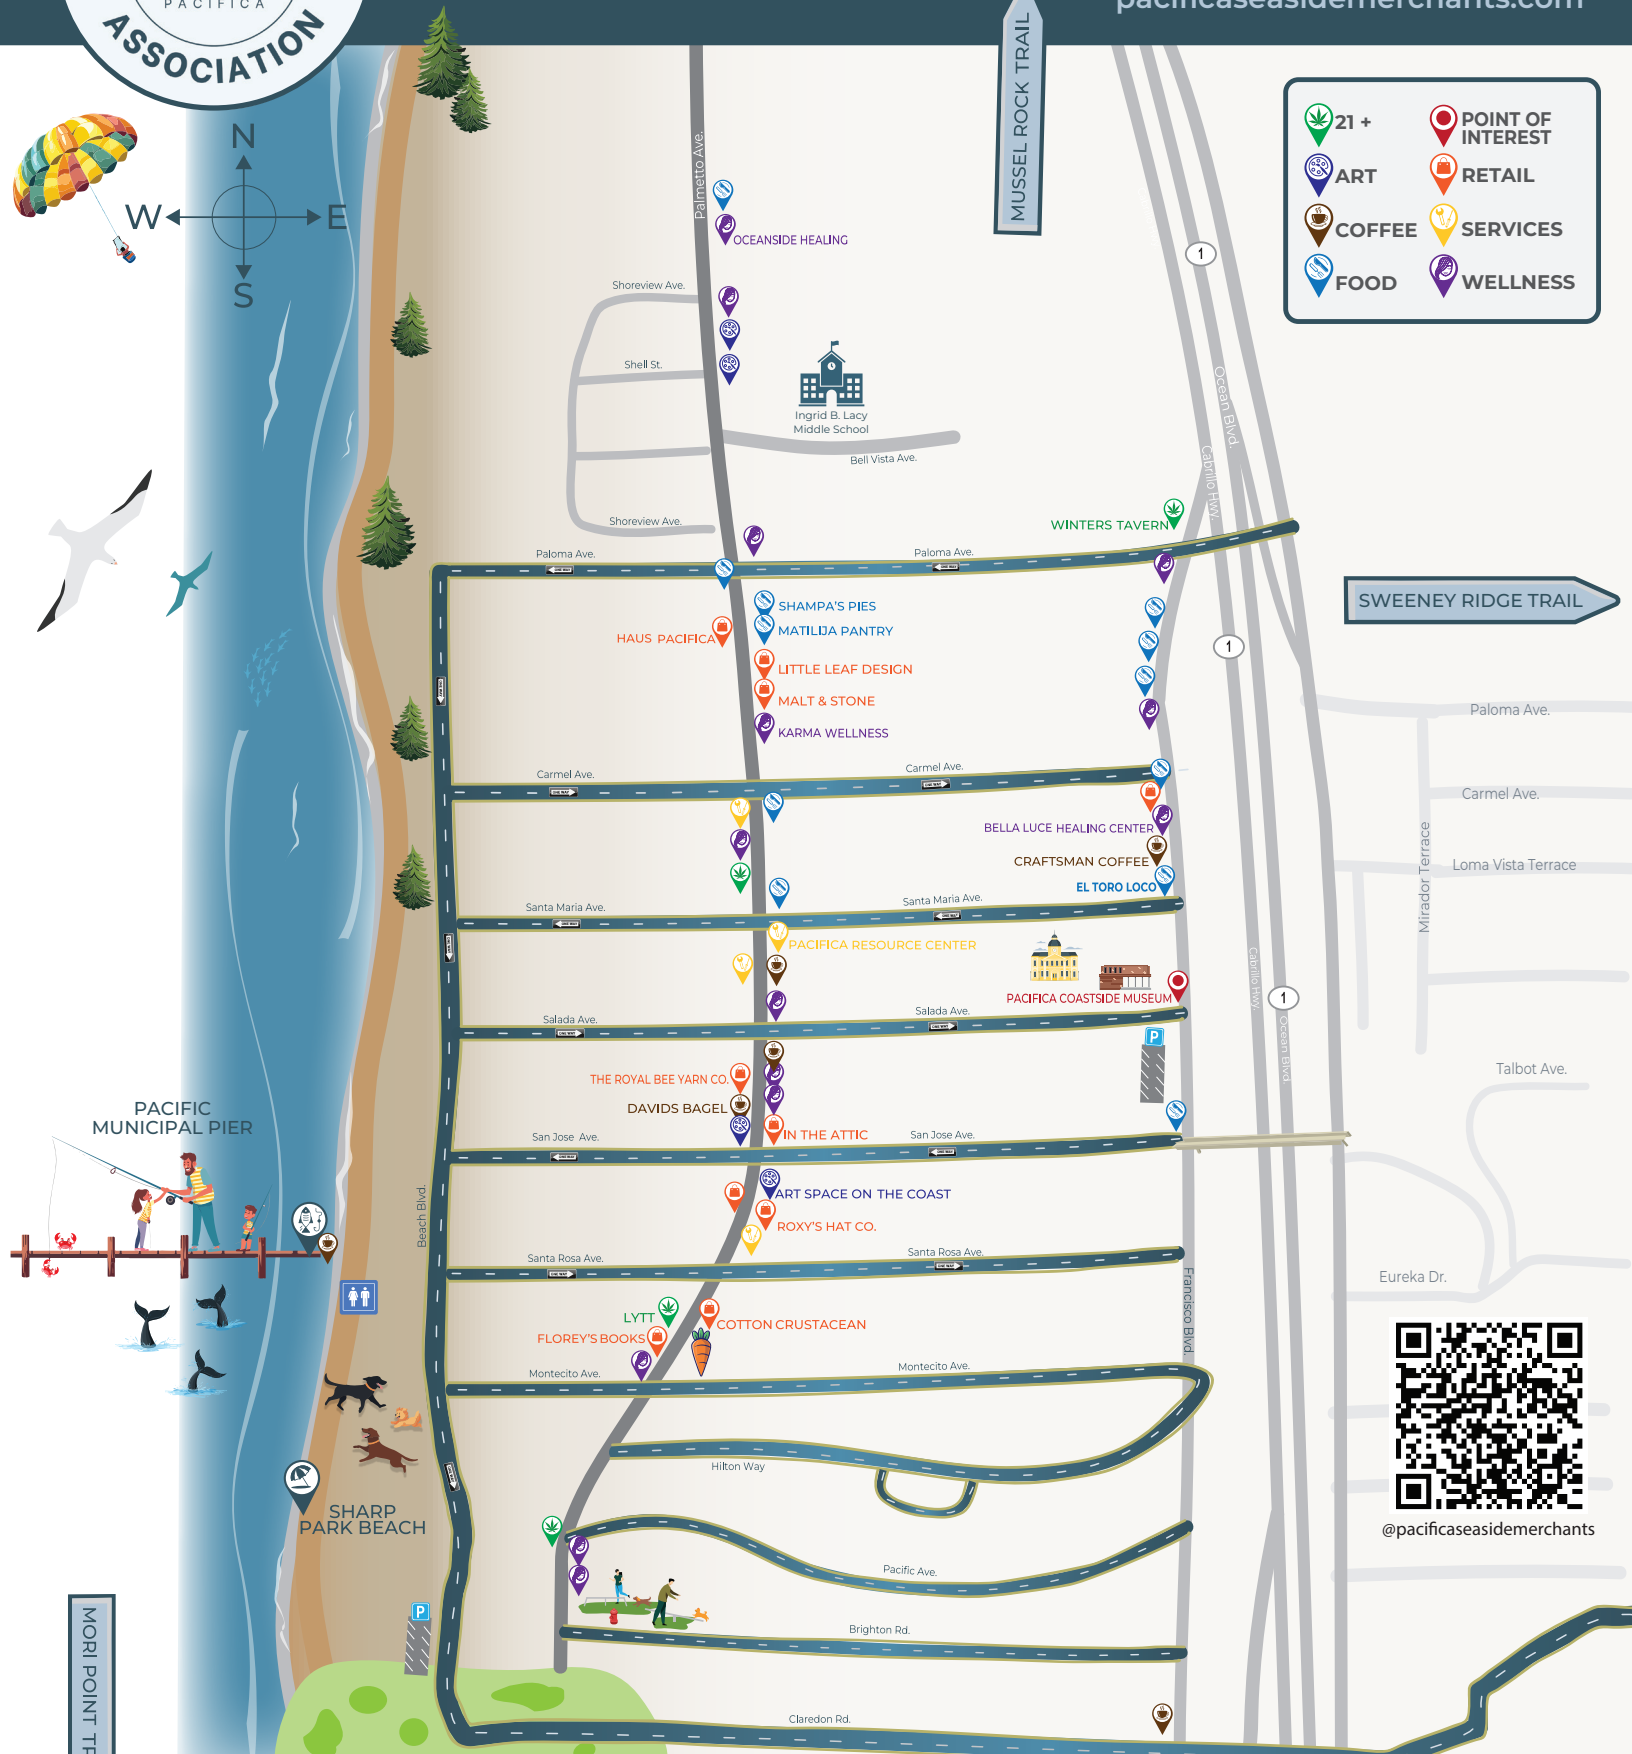

DOWNTOWN PACIFICA

pacificaseasidemerchants.com

	21 +		POINT OF INTEREST
	ART		RETAIL
	COFFEE		SERVICES
	FOOD		WELLNESS

Beauty of Pacifica

@pacificaseasidemerchants

DOWNTOWN PACIFICA

pacificaseasidemerchants.com

2024 EVENTS

November 30, 2024 Small Business Saturday

Join Seaside Merchants for a unique shopping experience that highlights the charm and community spirit of its local businesses.

December 14, 2024 Second Saturday

FOOD

Buona Italia Caffè	1610 Francisco Blvd.
Cafe Pacifica	1821 Palmetto Ave.
Dominos Pizza	1301 Palmetto Ave., #C
El Toro Loco	1780 Francisco Blvd.
Kitten and Pink	1715 Palmetto
Matilija Pantry	1625 Palmetto Ave., #C
Pacifica Thai Cuisine	1966 Francisco Blvd.
Raymonds Chinese Food	1709 Palmetto Ave.
Shampa's Pies	1625 Palmetto Ave., #D
Sharp Park Market	1610 Palmetto Ave.
Taqueria Pacifica	1710 Francisco Blvd., #D

POINT OF INTEREST

Mori Point	Pacifica Pier
Mussle Rock	Sharp Park Beach
Pacifica Coastside Museum	Sweeney Ridge Trail

COMPANY NAME ADDRESS

RETAIL

Cotton Crustacean	100 Santa Rosa Ave., #2
Florey's Books	2120 Palmetto Ave.
Haus Pacifica	1612 Palmetto Ave.
In The Attic	1925 Palmetto Ave.
Little Leaf Design	1625 Palmetto Ave., #C
Malt And Stone	1625 Palmetto Ave., #C
Roxy's Hat Company	2021 Palmetto Ave.
Matilija Pantry	1625 Palmetto Ave., #C
The Royal Bee Yarn Company	1922 Palmetto Ave.
Vintage Cove	2014 Palmetto Ave.